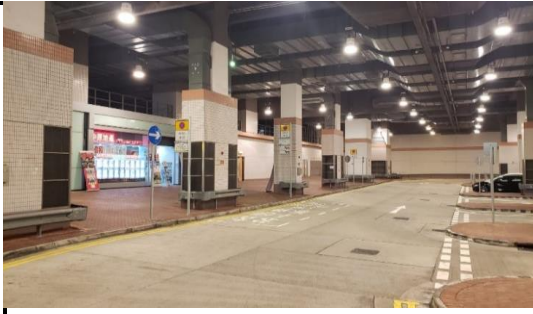

A7 (上午班及全日班返學) A7 (AM / WD School Arrivial)

祿姆 : Amy 6396 2926 School Bus Attendant : Amy 6396 2926

1

銀湖天峰

Lake Silver

8:42

2

翠擁華庭