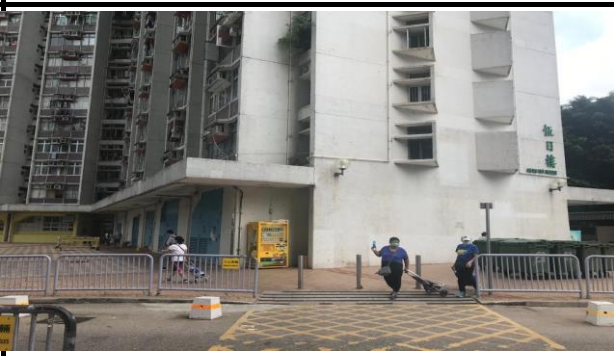

恒安邨 (日)
Heng Yat House
8:25